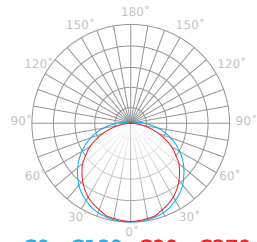

Luminous [cd/klm]

C0 - C180 C90 - C270