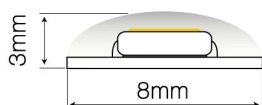

LED line® strip 300 SMD 12V blue 4,8W IP65

LED Strip line is a modern and versatile linear **light source**, used for interior lighting, furniture, lightboxes, illuminated signs, and public spaces.

Yellow free technology means that the housing of this product is made of high quality material which is resistant to yellowing degeneration caused by UV radiation, thanks to which the product maintains its esthetic appearance for many years.

Parameter	Value
LED quantity (1m)	60
Cutting section	5
Type of adhesive tape	3M 300 LSE
Lifespan	100000
Number of on/off cycles	50000
Colour consistency in McAdam ellipses	≤3
Ambient temperature suitable for operation	-20÷45 °C
For indoor and outdoor use	YES
IEC protection class	III
Full box quantity	75 pc
Lamp's warm-up time to 60%	1
Width	8 mm
Height	3 mm
Product weight with packaging	192 g
Master carton weight (kg)	14,4