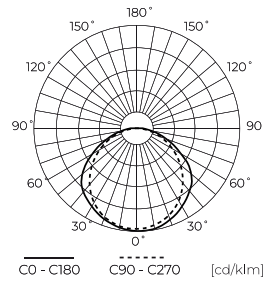

LED line PRIME

Code: 201279-LAW3HAT

EAN: 5905378220928

**LINKER hermetic fixture 5000K 40W
6000lm IP65 120cm gray PRIME
emergency module LAW 3h AT**

Technical drawing

Light distribution