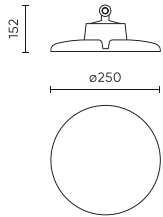

LED line PRIME

Code: 219564

EAN: 5905378219564

**Highbay luminaire PHANTOM 4000K
70W 12250lm 90° IP65 CRI80 black
PRIME DALI**

Technical drawing