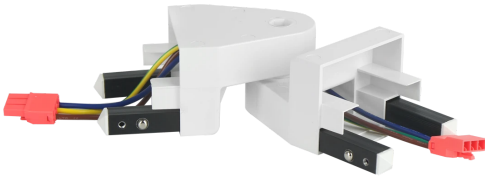

LED line PRIME FUSION linear lamp L connector white

Articulated connector for connecting FUSION linear fixtures. The joint allows you to connect the luminaires in the range of 90 - 270 degrees. Black colour.

voltage
220-240VAC

Voltage range and voltage type

MAX
-20 ÷ 45

Ambient temperature suitable for operation

Parameter	Value
Supply voltage range and voltage type	220-240VAC

Parameter	Value
Ambient temperature suitable for operation	-20 ÷ 45 °C