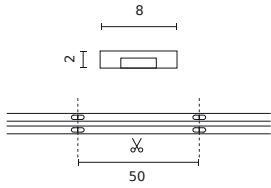

LED line PRIME

Code: 220270

EAN: 5905378220270

**LED strip 320 COB 24V 3000K 1W IP20
8mm 5m 110lm/m PRIME**

Technical drawing