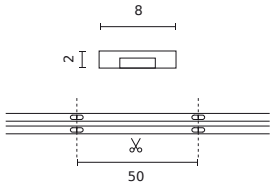

LED line PRIME

Code: 220270

EAN: 5905378220270

**LED strip 320 COB 24V 3000K 1W IP20
8mm 5m 110lm/m PRIME**

Technical drawing

Light distribution