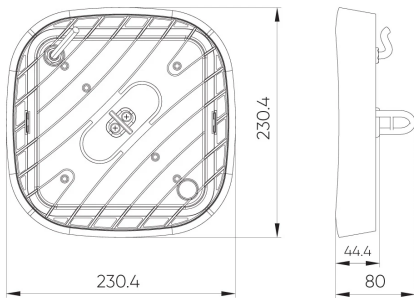

LED line LITE HighBay luminaire ECOBEBAM 100W 4000K 10000lm

The LED line LITE HIGH-BAY ECOBEAM luminaire is an LED light that represents the economic segment, but provides solid performance and reliable operation. ECOBEAM is a product that will meet the basic expectations of customers, offering solid quality construction and good light performance.

The available wattage variants (100W, 150W and 200W) allow flexible adaptation to a variety of lighting needs. Safety in use is a priority - the luminaire is IP65-rated, which means it is completely protected from dust and water, making it ideal for use in harsh environments.

The tempered glass diffuser provides additional protection against mechanical damage and ensures even light dispersion, which translates into user comfort and work safety. Bright light with a color temperature of 4000K makes the illumination friendly to the eye and promotes concentration, which is important especially in production or warehouse environments.

With an efficiency of 100 lm/W, the LED line LITE HIGH-BAY ECOBEAM is not only efficient, but also economical in operation, so it can help reduce electricity costs.

The product comes with a 3-year warranty.

Beam angle

Ambient temperature suitable for operation

Lifespan

Voltage range and voltage type

LED type

LED quantity

Parameter	Value
Luminous efficacy	100 lm/W
Power	100 W
Colour of the light	White
Energy efficiency class 2019/2015	F
Luminous flux	10000 lm
Correlated colour temperature	4000 K
Colour consistency in McAdam ellipses	≤6
IP protection rating	65
Warranty (years)	3
Dimmable function	PWM
Survival factor	0.9
Lifetime L70B50	25 000
Weight	979 g
Supply voltage range and voltage type	220-240 VAC
Frequency of the supply voltage	50/60Hz
Colour rendering index Ra	70

Parameter	Value
The lumen maintenance factor	96 %
Beam angle	110 °
Material (cover)	tempered glass
Material (housing)	DIE-CAST alu
LED type	SMD LED
LED quantity	112
Power Factor	0,9
Colour consistency in McAdam ellipses	≤6
Ambient temperature suitable for operation	-20÷40 °C
For indoor and outdoor use	YES
IEC protection class	I
IK protection rating	05
Lamp's warm-up time to 60%	1
Length	230 mm
Width	230 mm
Height	57 mm