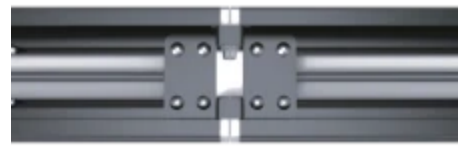

LED line PRIME

Code: 227361

EAN: 5905378227361

NAREW - linear connection holder

New

Connecting bracket for the NAREW fixture allowing to connect fixtures in a linear manner.

Technical data

Parameter	Value
Warranty	5

Parameter	Value
-----------	-------

LED line PRIME

Code: 227361

EAN: 5905378227361

NAREW - linear connection holder

Technical drawing

Light distribution

Additional product photos