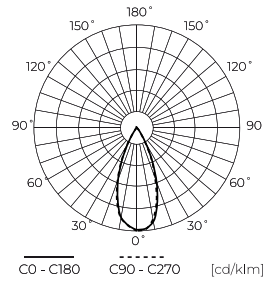

Technical data

Parameter	Value
Energy efficiency class 2019/2015	F
Warranty	5
Power	• 35 W
Voltage	• 220-240 V AC
Correlated colour temperature	• 2700-6500 K
Colour of the light	CCT
Colour rendering index Ra	90
IP protection rating	IP20
IK protection rating	08
IEC protection class	II

Parameter	Value
Luminous efficacy	40
Luminous flux	1380 lm
Lifetime L70B50	100 000 h
Frequency of the supply voltage	50/60Hz
Beam angle	50°
Power Factor	0,95
Ambient temperature suitable for operation	-10 ÷ 30
For indoor use	Inside
Height	177,5 mm
Fixture's diameter	80 mm

LED line PRIME

Code: 227972-HC

EAN: 5905378228030

**Track light AI LED line x Caimeta 35W
CCT 50° black PRIME honeycomb**

Technical drawing

Light distribution

Additional product photos

Logistics data