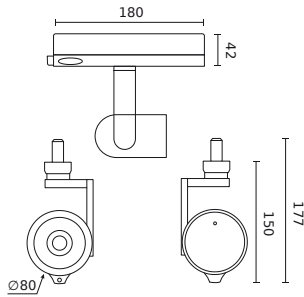

Parameter	Value
Luminous efficacy	40
Luminous flux	1380 lm
Lifetime L70B50	100 000 h
Frequency of the supply voltage	50/60Hz
Beam angle	50°
Power Factor	0,95
Ambient temperature suitable for operation	-10 ÷ 30
For indoor use	Inside
Height	177,5 mm
Fixture's diameter	80 mm

LED line PRIME

Code: 227972-HC

EAN: 5905378228030

**Track light AI LED line x Caimeta 35W
CCT 50° black PRIME honeycomb**

Technical drawing

Light distribution

Additional product photos

Logistics data

Single packaging

Width	220 mm
Height	94 mm
Length	302 mm
Weight	1,2 kg

Bulk packaging

Quantity	12
Width	460 mm
Height	305 mm
Length	625 mm
Weight	15.65 kg

Europallet

Quantity	96
Height	140 cm
Quantity in layer	48
Number of layers	2
Bulk quantity	8
Weight	160 kg