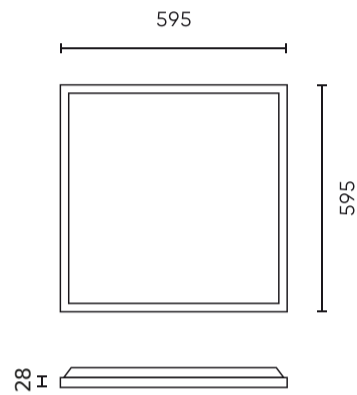

**Backlit Panel 3CCT (3/4/6K)  
28/32/36/40W 4800lm UGR<19 60x60cm  
white PRIME**

**Technical drawing**

**Light distribution**

**Additional product photos**

**Logistics data**

**Single packaging**

Width	30 mm
Height	600 mm
Length	640 mm
Weight	2,1 kg

**Bulk packaging**

Quantity	5
Width	175 mm
Height	615 mm
Length	675 mm
Weight	11 kg

**Europallet**

Quantity	60
Height	1,4 m
Bulk quantity	12
Weight	160 kg

---

LED line PRIME

Code: 223950

EAN: 5905378223950