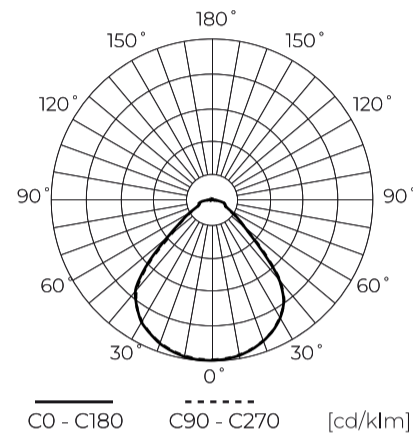

**Technical data**

Parameter	Value
Energy efficiency class 2019/2015	D
Warranty	5
Power	<ul style="list-style-type: none"> <li>• 28 W</li> <li>• 36 W</li> <li>• 40 W</li> <li>• 32 W</li> </ul>
Voltage	<ul style="list-style-type: none"> <li>• 220-240 V AC</li> </ul>
Correlated colour temperature	<ul style="list-style-type: none"> <li>• 3000-4000-6000 K</li> </ul>
Colour of the light	CCT
Colour rendering index Ra	80
IP protection rating	IP20
IK protection rating	02
IEC protection class	II
Luminous efficacy	120
Luminous flux	4800 lm
The lumen maintenance factor	96 %
Lifetime L70B50	50 000 h

Parameter	Value
Survival factor	0,9
Colour consistency in McAdam ellipses	≤6
Frequency of the supply voltage	50/60Hz
Beam angle	90°
LED type	2835
LED quantity	96
Power Factor	0,9
Number of on/off cycles	50000
Lamp's warm-up time to 60%	0,5
Ambient temperature suitable for operation	-20 ÷ 40
For indoor use	Inside
Height	28 mm
Material (housing)	Metal
Material (cover)	Polystyrene
Louver type	Microprismatic

**Backlit Panel 3CCT (3/4/6K)  
28/32/36/40W 4800lm UGR<19 60x60cm  
white PRIME**

**Technical drawing**

**Light distribution**

**Additional product photos**

**Logistics data**

**Single packaging**

Width	30 mm
Height	600 mm
Length	640 mm
Weight	2,1 kg

**Bulk packaging**

Quantity	5
Width	175 mm
Height	615 mm
Length	675 mm
Weight	11 kg

**Europallet**

Quantity	60
Height	1,4 m
Bulk quantity	12
Weight	160 kg

---

LED line PRIME

Code: 223950

EAN: 5905378223950