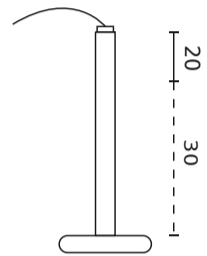

LED line LITE

Code: 210042

EAN: 5905378210042

**Downlight EASY FLEX Ceiling Mount
20-50cm white LITE**

EASY FLEX 20-50cm ceiling holder in white from LED line LITE is an innovative solution for modern lighting installations. Thanks to the maximum load adapted to various applications, it provides stable support for light sources. The destruction of materials has been protected by the IK05 and IP20 resistance class, which guarantees the durability and safety of the assembly. The product is covered by a 3-year guarantee, which proves its high quality and reliability.

Technical data

Parameter	Value
Warranty	3
IP protection rating	IP20
IEC protection class	II

Parameter	Value
Mounting hole diameter	24-53 mm
Colour	White

LED line LITE

Code: 210042

EAN: 5905378210042

**Downlight EASY FLEX Ceiling Mount
20-50cm white LITE**

Technical drawing

Light distribution

Additional product photos

Logistics data

Single packaging

Quantity	1
Width	85 mm
Height	85 mm
Length	330 mm
Weight	0,38 kg

Bulk packaging

Quantity	25
Width	450 mm
Height	450 mm
Length	345 mm
Weight	8 kg