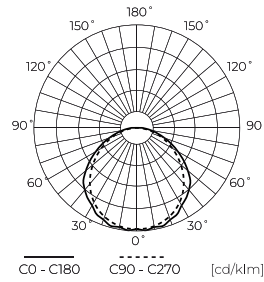

LED line PRIME

Code: 203754-DALI

EAN: 5905378221550

**LINKER hermetic fixture 4000K 40W
6000lm IP65 120cm black PRIME DALI**

Technical drawing

Light distribution