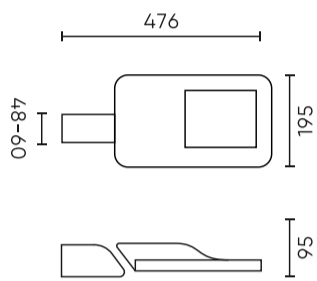

LED line PRIME

Code: 229679

EAN: 5905378229679

**Road luminaire TOLENO Icl 4000K 31W
4650lm T2M1 IP66 Gray (RAL 9007)
CRI70 PRIME**

Technical drawing