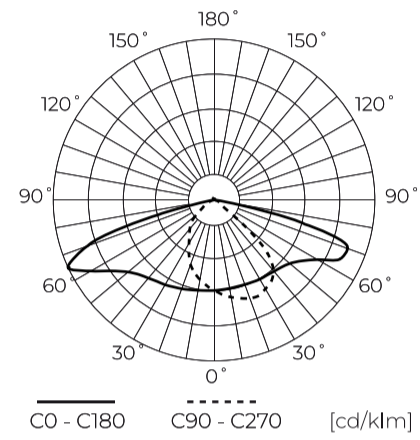

Light distribution