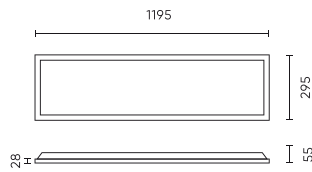

LED line PRIME

Code: 201330-CAW3HAT

EAN: 5905378228894

**Backlit panel 4000K 40W 4800lm IP20
30x120cm white PRIME emergency
module CAW 3h AT CNBOP**

Technical drawing