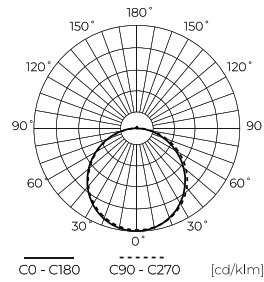

Light distribution