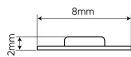

Reliable photometric files are available based on photometric tests performed at the LED line® Light Research and Measurement Centre.