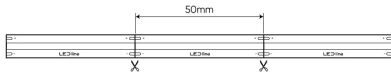

# LED line PRIME LED strip 480 COB 24V 2700K 11W

LED Strip line is a modern and versatile linear **light source**, used for interior lighting, furniture, lightboxes, illuminated signs, and public spaces.

Reliable photometric files are available based on photometric tests performed at the LED line® Light Research and Measurement Centre.

Yellow free technology means that the housing of this product is made of high quality material which is resistant to yellowing degeneration caused by UV radiation, thanks to which the product maintains its esthetic appearance for many years.

Voltage range and voltage type

Ambient temperature suitable for operation

LED type

Lifespan

LED quantity

LED quantity (lm)

Parameter	Value
Luminous efficacy	100 lm/W
Colour of the light	White
Energy efficiency class 2019/2015	F
Correlated colour temperature	2700 K
Colour consistency in McAdam ellipses	≤3
IP protection rating	20
Warranty (years)	5
Dimmable function	PWM
Survival factor	0.9
Minimum purchase quantity	5
Lifetime L70B50	50 000
Wire length	200 mm
Wattage (1m)	11 W
Luminous flux (1m)	1100
Current (1m)	0,46
Supply voltage range and voltage type	24 VDC