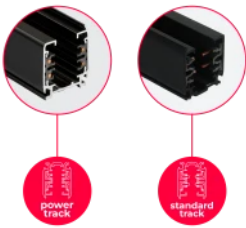

LED line PRIME

Code: 220713

EAN: 5905378220713

**3-phase busway LUMICANTO
POWERTRACK 3m black PRIME**

Technical drawing

Light distribution

Additional product photos