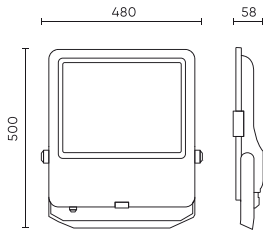

LED line PRIME

Code: 202672

EAN: 5905378202672

**FLOODLIGHT 4000K 400W 56000lm 60°
IP66 PRIME**

Technical drawing