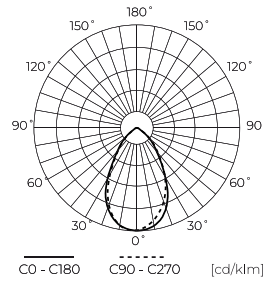

Light distribution