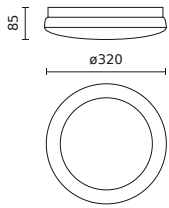

| Parameter | Value |
|--------------------------------------------|---------------|
| Mounting height | 0/30s/20min/∞ |
| Frequency of the supply voltage | 50/60Hz |
| Beam angle | 120 |
| Sensor type | Microwave |
| LED type | SMD2835 |
| LED quantity | 182 |
| Lifespan | 35 000 h |
| Power Factor | 0,5 |
| Number of on/off cycles | 50000 |
| Lamp's warm-up time to 60% | 1 |
| Ambient temperature suitable for operation | -40÷35 |
| Installation method | surface |
| Height | 85 |
| Fixture's diameter | 320 |
| Weight | 920 |
| Colour | White |
| Material (housing) | Polycarbonate |
| Material (cover) | Polycarbonate |

**Ceiling Light LEDIS 3CCT(3K/4K/6K)
12/16W 1600lm round IP65 white PRIME
motion sensor MV**

Technical drawing

Light distribution

Additional product photos

Logistics data

Single packaging

| | |
|----------|--------|
| Quantity | 1 |
| Width | 320 mm |
| Height | 320 mm |
| Length | 85 mm |
| Weight | 1,0 kg |

Bulk packaging

| | |
|----------|----------|
| Quantity | 6 |
| Width | 700 mm |
| Height | 320 mm |
| Length | 320 mm |
| Volume | 0,072 m3 |
| Weight | |
| Comments | |

Europallet

| | |
|-------------------|--|
| Quantity | |
| Height | |
| Quantity in layer | |
| Number of layers | |
| Bulk quantity | |
| Weight | |