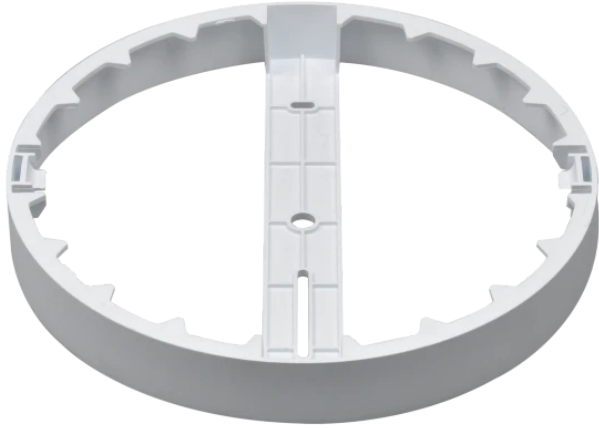

LED line LITE

Code: 200944-II

EAN: 5905378225091

Downlight MOLLY Round frame for surface mounting 24W white LITE

New

The surface-mounted frame LED line is a functional adapter that quickly changes the purpose of Slim recessed panels, allowing them to be mounted directly on the ceiling or wall. The perfectly matched construction ensures an aesthetic finish and a cohesive look for the entire installation, while maintaining the compact dimensions of the fixture. Thanks to the simple mounting system, it is an indispensable solution wherever suspended ceilings cannot be used.

Technical data

Parameter	Value
Warranty	3
For indoor use	Inside
Height	32 mm

Parameter	Value
Fixture's diameter	225 mm
Weight	0,082 kg
Material (housing)	Polycarbonate

LED line LITE

Code: 200944-II

EAN: 5905378225091

Downlight MOLLY Round frame for surface mounting 24W white LITE

Technical drawing

Light distribution

Additional product photos

Logistics data

Single packaging

Width	230 mm
Height	36 mm
Length	230 mm
Weight	0,149 kg

Bulk packaging

Quantity	20
Width	48 cm
Height	25 cm
Length	39 cm
Weight	2,14 kg

Europallet

Quantity	480
Height	1,6 m
Bulk quantity	24
Weight	85 kg

LED line LITE

Code: 200944-II

EAN: 5905378225091

**Downlight MOLLY Round frame for
surface mounting 24W white LITE**