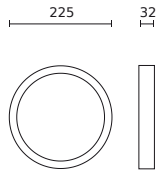

LED line LITE

Code: 200944-II

EAN: 5905378225091

Downlight MOLLY Round frame for surface mounting 24W white LITE

New

The surface-mounted frame LED line is a functional adapter that quickly changes the purpose of Slim recessed panels, allowing them to be mounted directly on the ceiling or wall. The perfectly matched construction ensures an aesthetic finish and a cohesive look for the entire installation, while maintaining the compact dimensions of the fixture. Thanks to the simple mounting system, it is an indispensable solution wherever suspended ceilings cannot be used.

Technical data

Parameter	Value
Warranty	3
For indoor use	Inside
Height	32 mm

Parameter	Value
Fixture's diameter	225 mm
Weight	0,082 kg
Material (housing)	Polycarbonate

LED line LITE

Code: 200944-II

EAN: 5905378225091

Downlight MOLLY Round frame for surface mounting 24W white LITE

Technical drawing

Light distribution

Additional product photos

Logistics data

Single packaging

Width	230 mm
Height	36 mm
Length	230 mm
Weight	0,149 kg

Bulk packaging

Quantity	20
Width	48 cm
Height	25 cm
Length	39 cm
Weight	2,14 kg

Europallet

Quantity	480
Height	1,6 m
Bulk quantity	24
Weight	85 kg

LED line LITE

Code: 200944-II

EAN: 5905378225091

**Downlight MOLLY Round frame for
surface mounting 24W white LITE**