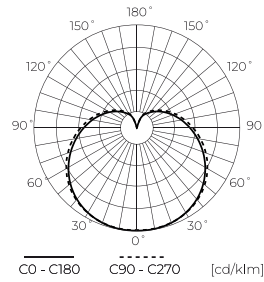

LED line PRIME

Code: 201798

EAN: 5905378201798

**LED Bulb E27 4000K 6W 840lm 230V  
280° A60 Ceramic PRIME**

LED bulb E27 6W 4000K from LED line PRIME is a modern 6W light source that emits neutral white light (4000 K) with a total light stream of 840 lumens. The device has a performance of 140 lm/W and high durability, offering up to 30,000 working hours and as many as 50,000 switching cycles. The use of materials such as glass and ceramics ensures the aesthetic appearance and robustness of the structure.

**Technical data**

Parameter	Value
Energy efficiency class 2019/2015	D
Warranty	5
Power	• 6 W
Voltage	• 170-250 V AC
Correlated colour temperature	• 4000 K
Colour of the light	White
Colour rendering index Ra	80
IP protection rating	IP20
Luminous efficacy	140
Luminous flux	840 lm
The lumen maintenance factor	96
Lifetime L70B50	30 000 h
Survival factor	0.9
Dimmable function	-
Colour consistency in McAdam ellipses	≤6

Parameter	Value
Frequency of the supply voltage	50/60Hz
Lamp's type	A60
Beam angle	280 °
LED type	SMD2835
Power Factor	0,5
Number of on/off cycles	50000
Lamp's warm-up time to 60%	1
Ambient temperature suitable for operation	-20÷40
For indoor use	Inside
Height	110
Fixture's diameter	60 mm
Colour	White
Material	Ceramic
Material (housing)	Ceramics
Material (cover)	glass

LED line PRIME

Code: 201798

EAN: 5905378201798

**LED Bulb E27 4000K 6W 840lm 230V  
280° A60 Ceramic PRIME**

**Technical drawing**

**Light distribution**

**Additional product photos**

**Logistics data**