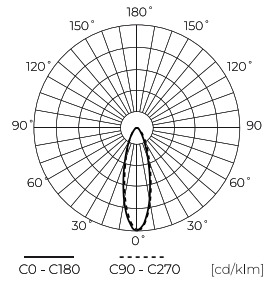

Light distribution