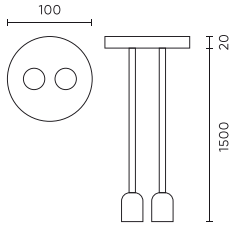

LED line LITE

Code: 249884

EAN: 5901583249884

**Jute pendant lamp holder 1.5 meters
2xE27 LITE**

Technical drawing