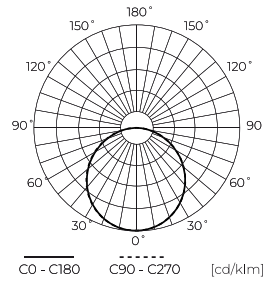

Light distribution