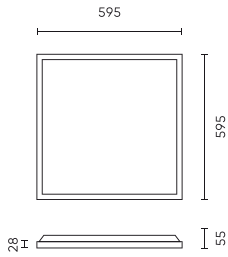

Parameter	Value
Colour consistency in McAdam ellipses	≤3
Frequency of the supply voltage	50/60Hz
Beam angle	120
LED type	SMD LED 2835
LED quantity	96
Power Factor	0,9
Number of on/off cycles	25000
Lamp's warm-up time to 60%	1
Ambient temperature suitable for operation	-25÷45
For indoor use	Inside
Length	595 mm
Width	595 mm
Height	28 mm
Weight	1,33 kg
Colour	white
Material (housing)	Aluminium
Material (cover)	Polystyrene

LED line PRIME

Code: 201255

EAN: 5905378201255

**Backlit Panel 4000K 28W 4000lm IP20
60x60cm white PRIME**

Technical drawing

Light distribution

Additional product photos

Logistics data

Single packaging

Quantity	1
Width	600 mm
Height	31 mm
Length	673 mm
Weight	1,7 kg

Bulk packaging

Quantity	12
Width	630 mm
Height	240 mm
Length	670 mm
Volume	
Weight	10,5 kg
Comments	

Europallet

Quantity	72
Height	1,9 m
Quantity in layer	
Number of layers	
Bulk quantity	12
Weight	160 kg