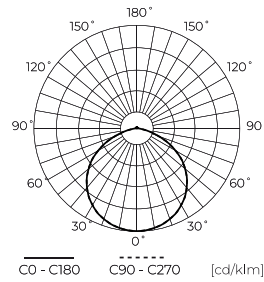

Light distribution