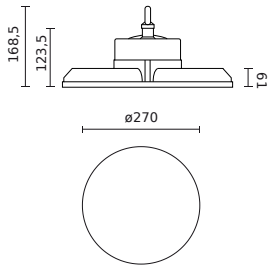

LED line PRIME

Code: 219724

EAN: 5905378219724

**Highbay luminaire SERON 3CCT
(3/4/5.7K) 200/160/120W 28000lm 120°
IP65 black PRIME**

Technical drawing