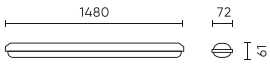

LED line PRIME

Code: 479600

EAN: 5907777479600

**Hermetic luminaire LINKER 4000K 55W
8250lm IP65 150cm gray PRIME**

Technical drawing

Light distribution