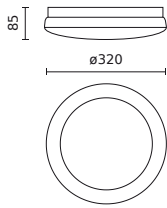

LED line PRIME

Code: 218741

EAN: 5905378218741

**Ceiling Light LEDIS 3CCT(3K/4K/6K)
12/16W 1600lm round IP65 white PRIME
emergency module AW 3h AT**

Technical drawing