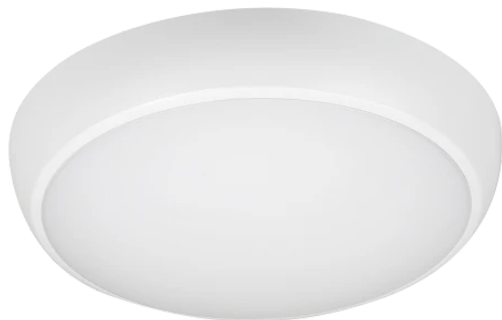

LED line PRIME

Code: 218741

EAN: 5905378218741

**Ceiling Light LEDIS 3CCT(3K/4K/6K)
12/16W 1600lm round IP65 white PRIME
emergency module AW 3h AT**

LEDIS ceiling with adjustable power of 12/16W by LED line **PRIME** is an excellent solution for lighting outdoor and indoor spaces. The choice of color temperature in the ranges **3000 K, 4000 K, and 6000 K** allows for adaptation to the character of the surroundings.

Technical data

Parameter	Value
Energy efficiency class 2019/2015	D
Warranty	5
Power	<ul style="list-style-type: none"> • 12 W • 16 W
Voltage	<ul style="list-style-type: none"> • 220-240 V AC
Correlated colour temperature	<ul style="list-style-type: none"> • 3000 K • 4000 K • 6000 K
Colour of the light	White
Colour rendering index Ra	80
IP protection rating	IP65
IK protection rating	08
IEC protection class	II
Luminous efficacy	100
Luminous flux	1600
The lumen maintenance factor	96
Lifetime L70B50	35 000 h
Survival factor	0.9
Colour consistency in McAdam ellipses	≤6
Emergency module test	Auto test
Loading time	16 h
Type of battery	LiFePO4 3,2V 3000mAh

Parameter	Value
Frequency of the supply voltage	50/60Hz
Beam angle	120
LED type	SMD2835
LED quantity	182
Lifespan	35 000 h
Power Factor	0,5
Number of on/off cycles	50000
Lamp's warm-up time to 60%	1
Ambient temperature suitable for operation	-40÷35
Installation method	surface
Height	85
Fixture's diameter	320
Weight	920
Battery life	3 h
Colour	White
Material (housing)	Polycarbonate
Material (cover)	Polycarbonate
Emergency module	<ul style="list-style-type: none"> • YES

LED line PRIME

Code: 218741

EAN: 5905378218741

**Ceiling Light LEDIS 3CCT(3K/4K/6K)
12/16W 1600lm round IP65 white PRIME
emergency module AW 3h AT**

Technical drawing

Light distribution

Additional product photos