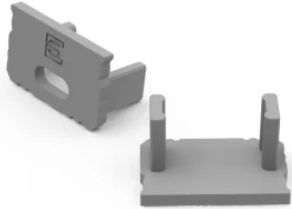

LED line PRIME

Code: 479044

EAN: 5907777479044

End cap for LED line® 10mm surface aluminum profile, silver, 20pcs

The LED line PRIME aluminium profile cap 10mm with elegant silver colour is perfect for lighting systems. The product is sold in packs containing 20 pieces, which provides comfort during installation work. Made of durable plastic, the cap is characterized by robustness and aesthetics, perfectly combining with modern interior arrangements.

Technical data

Parameter	Value
Application	for 10mm surface aluminum profile
Colour	silver

Parameter	Value
Material	Plastic

LED line PRIME

Code: 479044

EAN: 5907777479044

**End cap for LED line® 10mm surface
aluminum profile, silver, 20pcs**

Technical drawing

Light distribution

Additional product photos

Logistics data

Single packaging

Quantity	20
Width	120 mm
Height	10 mm
Length	80 mm
Weight	0,009 kg

Bulk packaging

Quantity	100
Width	200 mm
Height	100 mm
Length	300 mm
Weight	1 kg

Europallet

Quantity	16000
Height	1000 mm
Bulk quantity	160
Weight	190 kg

LED line PRIME

Code: 479044

EAN: 5907777479044

**End cap for LED line® 10mm surface
aluminum profile, silver, 20pcs**

Example application