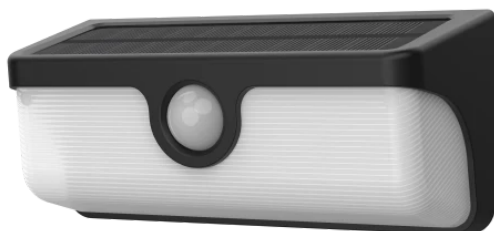

LED line LITE

Code: 227323

EAN: 5905378227323

**Solar facade light mesh SUNLIS 3000K
300lm IP65 black LITE**

New

The SUNLIS LITE solar fixture is an intelligent facade lighting solution that communicates wirelessly – motion detection by one lamp automatically activates the light in all connected devices, increasing visibility and safety. It emits warm light at 3000K with a power of 300lm, perfectly highlighting the charm of the garden and facade without the need for electrical installation. With advanced energy management and an IP65 rating, the lamp guarantees efficient operation throughout the night and full resistance to weather conditions.

Technical data

Parameter	Value
Warranty	3
Correlated colour temperature	• 3000 K
Colour of the light	White
Colour rendering index Ra	80
IP protection rating	IP65
IK protection rating	03
IEC protection class	III
Luminous flux	300
Loading time	8 h
Photo cell power	7W

Parameter	Value
Type of battery	Li-ion 2000mAh 3.7V MR18650
Beam angle	120°
Ambient temperature suitable for operation	-20 ÷ 45
For indoor use	Outside
Length	169 mm
Width	75 mm
Height	60 mm
Weight	0,265 kg
Battery life	8 h

LED line LITE

Code: 227323

EAN: 5905378227323

**Solar facade light mesh SUNLIS 3000K
300lm IP65 black LITE**

Technical drawing

Light distribution

Additional product photos

Logistics data