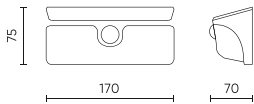

LED line LITE

Code: 227323

EAN: 5905378227323

**Solar facade light mesh SUNLIS 3000K
300lm IP65 black LITE**

Technical drawing