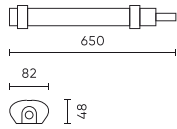

LED line LITE

Code: 477644

EAN: 5907777477644

**Tri-proof hermetic fixture 4000K 30W
3600lm IP65 65cm gray LITE PIR**

Technical drawing