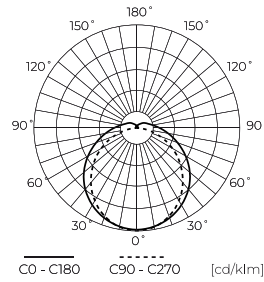

LED line LITE

Code: 477644

EAN: 5907777477644

**Tri-proof hermetic fixture 4000K 30W
3600lm IP65 65cm gray LITE PIR**

Technical drawing

Light distribution