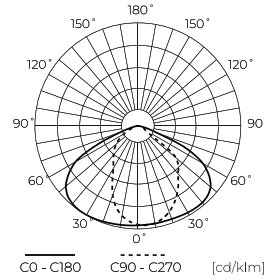

Light distribution