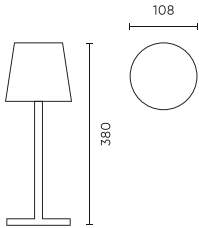

LED line LITE

Code: 203846

EAN: 5905378203846

Table lamp TAZA 3.5W 400lm CCT IP54 white 2x2000mAh LITE

LED line lamp LITE TAZA 3.5W generates a light stream of 400lm, which provides optimal lighting. It has IP54 degree of leak, making it resistant to moisture and dust. 2 x 3.7V 2000mAh batteries allow comfortable use for up to 8 hours after 5 hours of charging.

Technical data

Parameter	Value
Warranty	2
Power	• 3.5 W
Colour of the light	White
Colour rendering index Ra	80
IP protection rating	IP54
Luminous efficacy	115
Dimmable function	Touch

Parameter	Value
Loading time	5 h
Type of battery	2 x 3.7V 2000mAh
Beam angle	120
Ambient temperature suitable for operation	-5÷40
For indoor use	Inside
Battery life	8 h

LED line LITE

Code: 203846

EAN: 5905378203846

**Table lamp TAZA 3.5W 400lm CCT IP54
white 2x2000mAh LITE**

Technical drawing

Light distribution

Additional product photos

Logistics data

Single packaging

Quantity	1
Width	280 mm
Height	120 mm
Length	130 mm
Weight	0,73 kg

Bulk packaging

Quantity	20
Width	570 mm
Height	270 mm
Length	620 mm
Volume	0,095 m3
Weight	18,1 kg

Europallet

Quantity	240
Height	1,8 m
Quantity in layer	80
Number of layers	3
Bulk quantity	12
Weight	242 kg