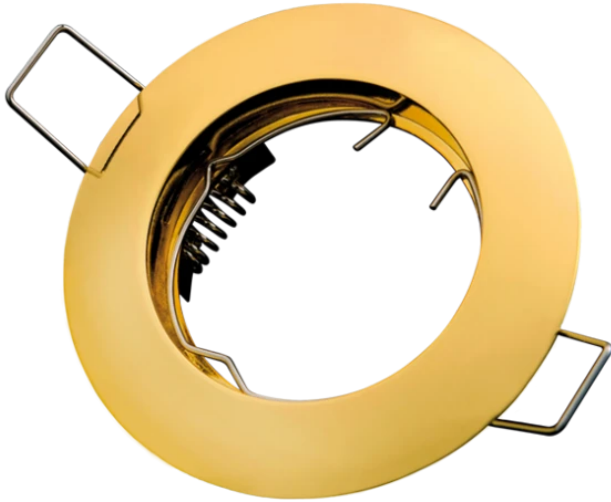

LED line

Code: 242816

EAN: 5901583242816

**CEILING FITTING round IP20 gold PRIME**

The LED line ceiling setting in gold is an elegant element that will add chicness to each interior. Made of high quality aluminium casting, it has durability and aesthetic finish. The housing diameter is 77 mm, making it a universal solution for various arrangements. Thanks to the ability to adjust the lighting angle, the user gains versatility in creating the atmosphere in the room.

**Technical data**

Parameter	Value
Warranty	5
IP protection rating	IP20
IEC protection class	III
Maximum suitable lamp power	35 W
Type of surface suitable for installation	F
Distance from illuminated surface	0.5 m
Installation method	recessed

Parameter	Value
Mounting hole diameter	65
Height	30
Lamp's diameter	50 mm
Fixture's diameter	77
Colour	gold
Material (housing)	Die cast aluminium

LED line

Code: 242816

EAN: 5901583242816

**CEILING FITTING round IP20 gold PRIME**

**Europallet**

Quantity	2800
Height	1664 mm
Quantity in layer	7
Number of layers	4
Bulk quantity	28
Weight	171,08 kg

---

LED line

Code: 242816

EAN: 5901583242816

**CEILING FITTING round IP20 gold PRIME**

---