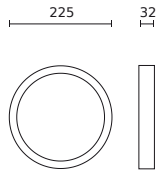

LED line LITE

Code: 205680-II

EAN: 5905378227613

Downlight MOLLY Round frame for surface mounting 24W black LITE

New

The black surface-mounted frame LED line is a functional adapter that allows for the quick installation of recessed Molly panels on any solid surface. The perfect color match with black panels ensures an aesthetic and cohesive appearance of the entire fixture, highlighting its modern character. The product eliminates the need to cut into the ceiling, making it an excellent solution for concrete ceilings and loft arrangements.

Technical data

Parameter	Value
Warranty	3
For indoor use	Inside
Height	32 mm

Parameter	Value
Fixture's diameter	225 mm
Weight	0,082 kg
Material (housing)	Polycarbonate

LED line LITE

Code: 205680-II

EAN: 5905378227613

Downlight MOLLY Round frame for surface mounting 24W black LITE

Technical drawing

Light distribution

Additional product photos

Logistics data

Single packaging

Width	230 mm
Height	36 mm
Length	230 mm
Weight	0,149 kg

Bulk packaging

Quantity	20
Width	48 cm
Height	25 cm
Length	39 cm
Weight	2,14 kg

Europallet

Quantity	480
Height	1,6 m
Bulk quantity	24
Weight	85 kg

LED line LITE

Code: 205680-II

EAN: 5905378227613

**Downlight MOLLY Round frame for
surface mounting 24W black LITE**