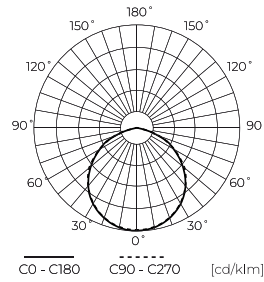

Light distribution