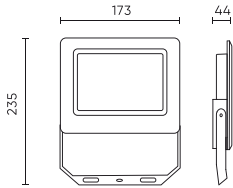

LED line PRIME

Code: 470492

EAN: 5907777470492

Floodlight PHOTON RGB 50W 120° IP65 LITE

Technical drawing