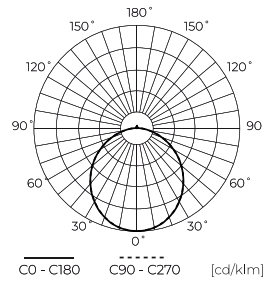

Light distribution