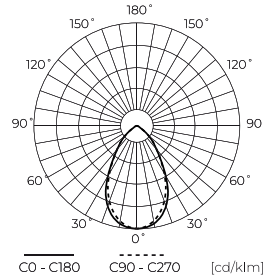

Light distribution