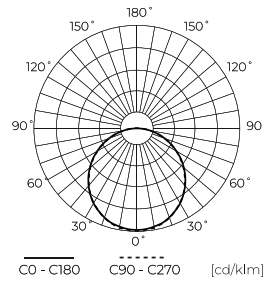

**Technical data**

Parameter	Value
Energy efficiency class 2019/2015	E
Warranty	5/7*
Power	• 30 W
Voltage	• 220-240 V AC
Correlated colour temperature	• 4000 K
Colour of the light	White
Colour rendering index Ra	80
IP protection rating	IP20
IK protection rating	02
IEC protection class	II
Luminous efficacy	120
Luminous flux	3600
The lumen maintenance factor	96
Lifetime L70B50	50 000 h
L80B* – difference B10–B50 ≈ 1% (according to LightingEurope) – negligible	35000 h
Survival factor	0.9
Colour consistency in McAdam ellipses	≤6

Parameter	Value
Beam angle	120
LGP	PMMA
LED type	JUFEI 4014
LED quantity	196
Lifespan	50 000 h
Power Factor	0,9
Number of on/off cycles	20000
Lamp's warm-up time to 60%	1
Ambient temperature suitable for operation	-20÷45
For indoor use	Inside
Installation method	2in1 recessed and surface
Length	595 mm
Width	595 mm
Height	16 mm
Weight	1,9 kg
Colour	White
Material (housing)	Aluminium
Material (cover)	Polycarbonate

**Edge Panel 2in1 4000K 30W 3600lm  
IP20 60x60cm white Surface-  
mounted/Recessed PRIME**

**Technical drawing**

**Light distribution**

**Additional product photos**

**Logistics data**

**Single packaging**

Quantity	1
Width	595 mm
Height	16 mm
Length	595 mm
Weight	2,4 kg

**Bulk packaging**

Quantity	8
Width	625 mm
Height	225 mm
Length	660 mm
Volume	0,092 m3
Weight	19,5 kg

**Europallet**

Quantity	80
Height	1,90 m
Quantity in layer	40
Number of layers	2
Bulk quantity	10
Weight	220 kg