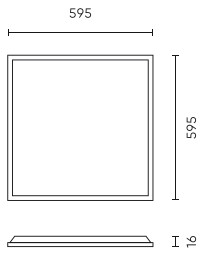

Parameter	Value
Beam angle	120
LGP	PMMA
LED type	JUFEI 4014
LED quantity	196
Lifespan	50 000 h
Power Factor	0,9
Number of on/off cycles	20000
Lamp's warm-up time to 60%	1
Ambient temperature suitable for operation	-20÷45
For indoor use	Inside
Installation method	2in1 recessed and surface
Length	595 mm
Width	595 mm
Height	16 mm
Weight	1,9 kg
Colour	White
Material (housing)	Aluminium
Material (cover)	Polycarbonate

**Edge Panel 2in1 4000K 30W 3600lm  
IP20 60x60cm white Surface-  
mounted/Recessed PRIME**

**Technical drawing**

**Light distribution**

**Additional product photos**

**Logistics data**

**Single packaging**

Quantity	1
Width	595 mm
Height	16 mm
Length	595 mm
Weight	2,4 kg

**Bulk packaging**

Quantity	8
Width	625 mm
Height	225 mm
Length	660 mm
Volume	0,092 m3
Weight	19,5 kg

**Europallet**

Quantity	80
Height	1,90 m
Quantity in layer	40
Number of layers	2
Bulk quantity	10
Weight	220 kg