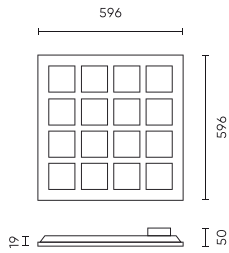

LED line PRIME

Code: 471260

EAN: 5907777471260

**Backlit Panel DIORA 4000K 36W
5040lm IP20 UGR<16 60x60cm white
PRIME 1-10V**

Technical drawing