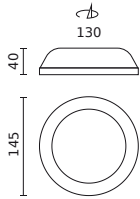

LED line PRIME

Code: 227347-DALI

EAN: 5905378227934

**Downlight CALMOS 3CCT (3/4/6,5K) 18W
2100lm round IP54 White PRIME DALI**

Technical drawing