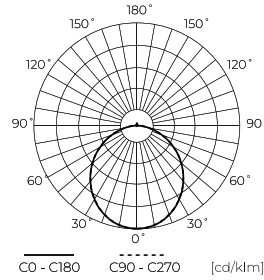

Light distribution