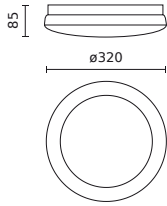

LED line PRIME

Code: 218574

EAN: 5905378218574

**Ceiling Light LEDIS 3CCT(3K/4K/6K)
12/16W 1600lm round IP65 white PRIME**

Technical drawing