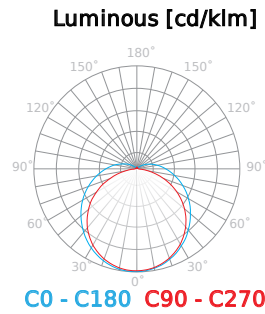

LED line LITE

Code: 217515

EAN: 5905378217515

**Hermetic luminaire LINERIS 4000K 36W
4320lm IP65 120cm gray 3x1,5mm LITE**

Technical drawing

Light distribution