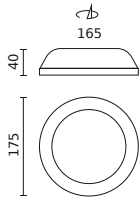

LED line PRIME

Code: 227354-DALI

EAN: 5905378227941

**Downlight CALMOS 3CCT (3/4/6,5K)
24W 2800lm round IP54 White PRIME
DALI**

Technical drawing