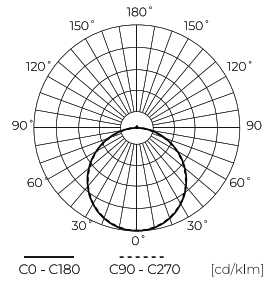

LED line LITE

Code: 206991

EAN: 5905378206991

**Backlit Panel 4000K 36W 3750lm IP20
60x60cm white LITE**

Technical drawing

Light distribution