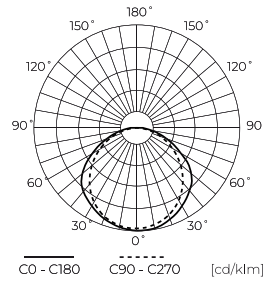

LED line PRIME

Code: 201279

EAN: 5905378201279

**Hermetic luminaire LINKER 5000K 40W
6000lm IP65 120cm gray PRIME**

LINKER 40W from LED line PRIME is characterized by high light performance of 6000 lm and a coefficient of 150 lm/W. It offers a neutral colour temperature of 5000 K, which provides excellent color reproduction ($R_a \geq 80$). Powered by 220-240V AC voltage, it has a hermetic design with IP65 leak class and IK08 impact resistance.

Technical data

Parameter	Value
Energy efficiency class 2019/2015	C
Warranty	5/7*
Power	• 40 W
Voltage	• 220-240 V AC
Correlated colour temperature	• 5000 K
Colour of the light	White
Colour rendering index Ra	80
IP protection rating	IP65
IK protection rating	08
IEC protection class	I
Luminous efficacy	150
Luminous flux	6000
The lumen maintenance factor	96
Lifetime L70B50	100 000 h
L80B* – difference B10–B50 \approx 1% (according to LightingEurope) – negligible	75000 h
L90B* – difference B10–B50 \approx 1% (according to LightingEurope) – negligible	50000 h

Parameter	Value
Survival factor	0.9
Colour consistency in McAdam ellipses	≤ 6
Frequency of the supply voltage	50/60Hz
Beam angle	120
Lifespan	100 000 h
Power Factor	$\geq 0,95$
Number of on/off cycles	50000
Lamp's warm-up time to 60%	1
Ambient temperature suitable for operation	$-25 \div 45$
Length	1191 mm
Width	72 mm
Height	61 mm
Weight	1,2 kg
Colour	96
Material (housing)	Polycarbonate
Material (cover)	Polycarbonate

LED line PRIME

Code: 201279

EAN: 5905378201279

**Hermetic luminaire LINKER 5000K 40W
6000lm IP65 120cm gray PRIME**

Technical drawing

Light distribution

Additional product photos

Logistics data