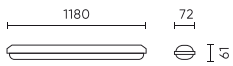

LED line PRIME

Code: 201279

EAN: 5905378201279

**Hermetic luminaire LINKER 5000K 40W
6000lm IP65 120cm gray PRIME**

Technical drawing