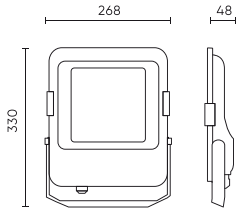

LED line PRIME

Code: 202771

EAN: 5905378202771

**FLOODLIGHT 3CCT (3K/4K/5K) 100W
14000lm T2 IP66 PRIME**

Technical drawing