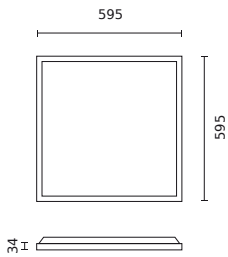

LED line PRIME

Code: 218598

EAN: 5905378218598

**Backlit Panel 4000K 40W 4800lm IP65
60x60cm white PRIME**

Technical drawing