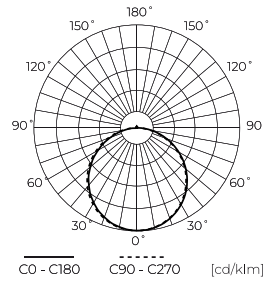

Technical data

Parameter	Value
Energy efficiency class 2019/2015	D
Warranty	5
Power	• 40 W
Voltage	• 220-240 V AC
Correlated colour temperature	• 4000 K
Colour of the light	White
Colour rendering index Ra	80
IP protection rating	IP65
IK protection rating	03
IEC protection class	I
Luminous efficacy	120
Luminous flux	4800
The lumen maintenance factor	96
Lifetime L70B50	75 000 h
L80B* – difference B10–B50 ≈ 1% (according to LightingEurope) – negligible	50000 h
L90B* – difference B10–B50 ≈ 1% (according to LightingEurope) – negligible	35000 h
Survival factor	0.9

Parameter	Value
Colour consistency in McAdam ellipses	≤6
Frequency of the supply voltage	50/60Hz
Beam angle	120
LED type	SMD LED 2835
LED quantity	48
Power Factor	0,9
Number of on/off cycles	25000
Lamp's warm-up time to 60%	1
Ambient temperature suitable for operation	-25÷45
For indoor use	Inside
Length	595 mm
Width	595 mm
Thickness	34 mm
Colour	white
Material (housing)	Aluminium
Material (cover)	Polystyrene

LED line PRIME

Code: 218598

EAN: 5905378218598

**Backlit Panel 4000K 40W 4800lm IP65
60x60cm white PRIME**

Technical drawing

Light distribution

Additional product photos

Logistics data

Single packaging

Quantity	1
Width	30 mm
Height	640 mm
Length	600 mm
Weight	1,41 kg

Bulk packaging

Quantity	5
Width	170 mm
Height	655 mm
Length	615 mm
Volume	0,075 m3
Weight	9,6 kg
Comments	

Europallet

Quantity	80
Height	1900 mm
Quantity in layer	
Number of layers	
Bulk quantity	16
Weight	180 kg