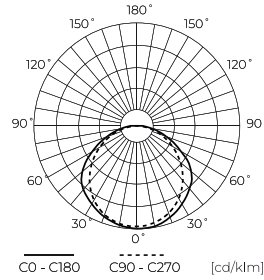

Technical data

Parameter	Value
Energy efficiency class 2019/2015	D
Warranty	5/7*
Power	• 80 W
Voltage	• 220-240 V AC
Correlated colour temperature	• 4000 K
Colour of the light	White
Colour rendering index Ra	80
IP protection rating	IP65
IK protection rating	08
IEC protection class	I
Luminous efficacy	150
Luminous flux	12000
The lumen maintenance factor	96
Lifetime L70B50	100 000 h
L80B* – difference B10–B50 ≈ 1% (according to LightingEurope) – negligible	75000 h
L90B* – difference B10–B50 ≈ 1% (according to LightingEurope) – negligible	50000 h

Parameter	Value
Survival factor	0.9
Colour consistency in McAdam ellipses	≤6
Frequency of the supply voltage	50/60Hz
Beam angle	120
Lifespan	100 000 h
Power Factor	0,95
Number of on/off cycles	50000
Lamp's warm-up time to 60%	1
Ambient temperature suitable for operation	-25 ÷ 45
Length	1495 mm
Width	72 mm
Height	61 mm
Weight	1,41 kg
Colour	Grey
Material (housing)	Polycarbonate
Material (cover)	Polycarbonate

LED line PRIME

Code: 201057

EAN: 5905378201057

**Hermetic luminaire LINKER 4000K 80W
12000lm IP65 150cm gray PRIME**

Technical drawing

Light distribution

Additional product photos

Logistics data

Single packaging

Quantity	1
Width	75 mm
Height	65 mm
Length	1570 mm
Weight	1,6 kg

Bulk packaging

Quantity	12
Width	288 mm
Height	246 mm
Length	1538 mm
Volume	0,108 m3
Weight	19,8 kg

Europallet

Quantity	144
Height	1750 mm
Quantity in layer	
Number of layers	
Bulk quantity	12
Weight	262,6 kg