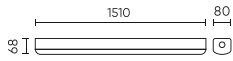

LED line PRIME

Code: 210226-DALI

EAN: 5905378221499

**Hermetic fixture RANGER 4000K 55W
9900lm IP66 150cm Gray PRIME DALI**

Technical drawing