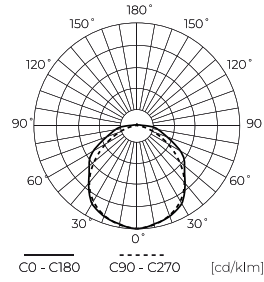

LED line PRIME

Code: 210226-DALI

EAN: 5905378221499

**Hermetic fixture RANGER 4000K 55W
9900lm IP66 150cm Gray PRIME DALI**

Technical drawing

Light distribution