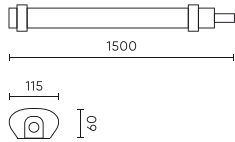

LED line LITE

Code: 477637

EAN: 5907777477637

**Hermetic luminaire TRI-PROOF 4000K
90W 10800lm IP65 150cm gray LITE**

Technical drawing