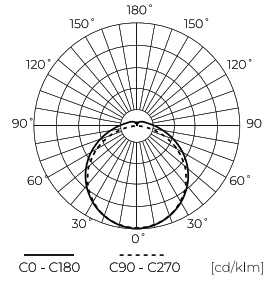

Light distribution