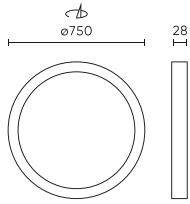

Parameter	Value
Frequency of the supply voltage	50/60Hz
Beam angle	120
LED type	SMD2835
LED quantity	248
Power Factor	>=0,9
Number of on/off cycles	15000
Lamp's warm-up time to 60%	1
Ambient temperature suitable for operation	-20÷40
Installation method	3in1 surface mounted, flush mounted, suspended
Mounting hole diameter	65-240
Height	28 mm
Fixture's diameter	750 mm
Weight	3,86
Colour	White

LED line LITE

Code: 210035

EAN: 5905378210035

**DOWNLIGHT EASY FLEX 3CCT(3K/4K/5K)
70W 6300lm round IP20 White LITE**

Technical drawing

Light distribution

Additional product photos

Logistics data

Single packaging

Width	35 mm
Height	755 mm
Length	755 mm
Weight	4,74 kg

Bulk packaging

Quantity	5
Width	195 mm
Height	775 mm
Length	775 mm
Weight	22 kg

Europallet

Quantity	60
Height	1,6 m
Bulk quantity	12
Weight	290 kg